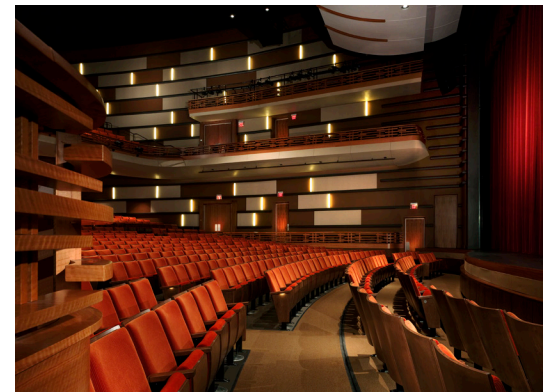

Theatre Consultants Collaborative

Knight Theatre Charlotte, North Carolina

The Knight Theatre is a key component of a newly developed cultural and business district in downtown Charlotte. The 1,150-seat proscenium theatre is designed for use by the North Carolina Dance Company, Charlotte Symphony, and Opera Carolina as well as

nationally touring productions. The award-winning theatre adjoins, and shares pre-function space, with the Bechtler Museum of Modern Art, one of three new museums in the Lewis Center for the Arts development.